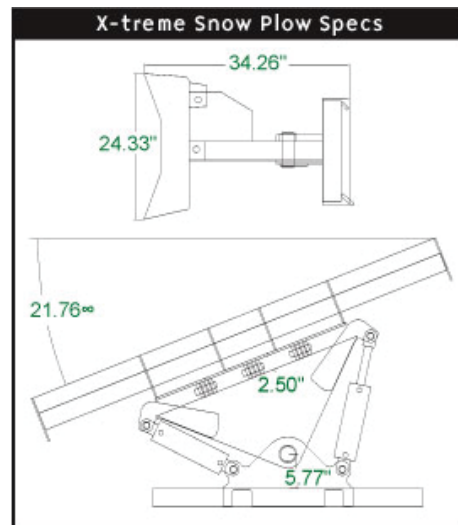

Skid Steer X-treme Snow Plow

Features

Our X-treme Snow Plow is different from most. Our engineers have designed this to become an Angle Blade (Dozer Blade) with ease.

Our plows have 1/2" thick 6" wide replaceable bolt on cutting edges. The blade comes with two 3" bore 6" stroke cylinders, couplings, and hoses. You are ready to go when it is received.

To use this as a snow plow, simply remove the center pins. This allows the blade to trip when hitting something. Our powerful springs retract the blade into position as soon as the object is cleared.

To use as an angle blade, leave the center pins in, and you are ready to move some earth. This is a 4 way dozer blade, up and down from your skid steer, and side to side from the attachment. All of our plows come complete with hoses and couplings. The plow is ready to use when you get it.

- 72" plow
- 84" plow
- 96" plow