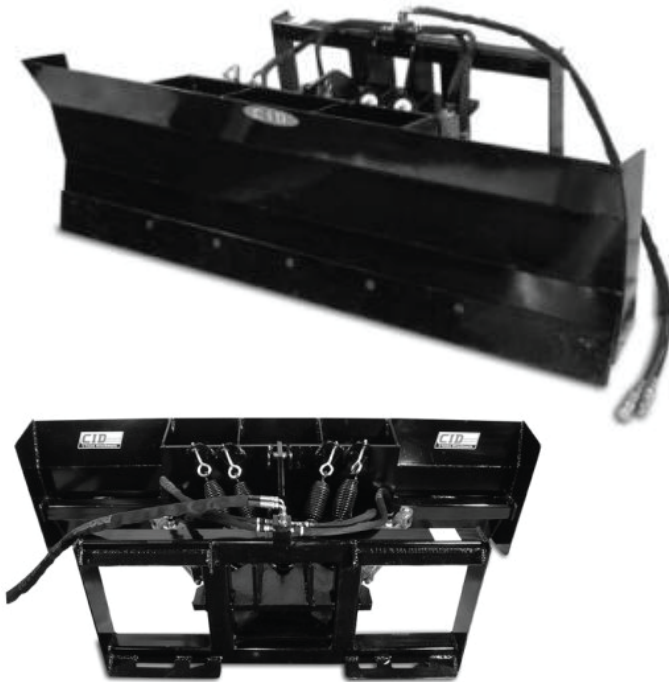

Skid Steer X-treme Snow Plow

Features

Our X-treme Snow Plow is different from most. Our engineers have designed this to become an Angle Blade (Dozer Blade) with ease.

Our plows have 1/2" thick 6" wide replaceable bolt on cutting edges. The blade comes with two 3" bore 6" stroke cylinders, couplings, and hoses. You are ready to go when it is received.

To use this as a snow plow, simply remove the center pins. This allows the blade to trip when hitting something. Our powerful springs retract the blade into position as soon as the object is cleared.

To use as an angle blade, leave the center pins in, and you are ready to move some earth. This is a 4 way dozer blade, up and down from your skid steer, and side to side from the attachment. All of our plows come complete with hoses and couplings. The plow is ready to use when you get it.

- 72" plow
- 84" plow
- 96" plow