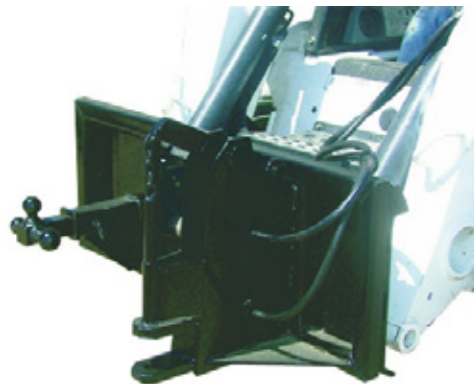

## Skid Steer Quick Hitch

Manual Unit

Hydraulic Unit

### Features

- Comes standard with two receiver tubes
- Pin-type drawer bar on the bottom
- Tri-ball hitch in top receiver sizes 1-7/8", 2" and 2-5/16"
- Universal mounting brackets
- Ideal for boats, 5th wheel trailers, machinery, trailers, and more...

Weight	Height	Depth	Width
100 pounds	20 inches	20 inches	45 inches