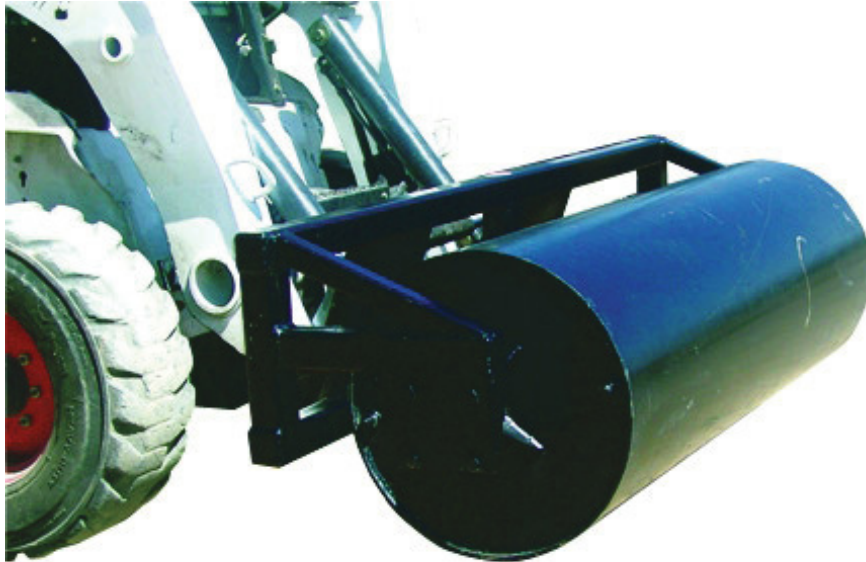

Skid Steer Landscape Roller

Features

- 72" wide roller unit standard, custom sizes by request
- Just add water to tank for weight
- Empty unit weight: 750 lbs.
- Universal mounting brackets
- 3 point hitch style units available